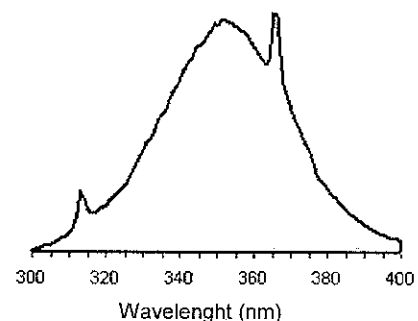

Caribbean Bronze 160W Super Plus

FR71T12 Preheat-Bipin

Article no. 996000137

Lamp Dimensions

Nominal dimension	1800 x 38 mm
Lamp length (nominal)	1760 mm
Length without pins (max.)	1763,8 mm
Length base - pin (min.)	1768,5 mm
Length base - pin (max.)	1770,9 mm
Length with pins	1778,0 mm
Diameter (max.)	40,5 mm
Base	G13 / gold

Electrical Data

Main voltage	230 V +/-0,2%
Ballast nominal	160 W
Lamp wattage (nominal)	145 W +/-5W
Lamp current (nominal)	1.750 mA
Lamp voltage (nominal)	95 V +/-10V

Physical Data

UVA (315 - 400 nm)¹⁾	23,0 W/m² +/-10%
UVB (280 - 315 nm)¹⁾	750 mW/m² +/-10%
Erythema irradiance¹⁾	111 mW/m² +/-15%
Recommended useful life	800 hours
Maintenance after 500 hours	85 % -10%

¹⁾ according to IEC at a distance of 25 cm from the lamp axis under stable operation conditions

Lamp Specification

(rated values according to IEC / EN 61228)

- a) Lamp Dimensions:
  See Table Lamp Dimensions
- b) Reflector angle 210 °
- c) Ballast for the lamp design
  Cosmopower S 160W / 230V
- d) Electrical values:
  - Lamp wattage (rated) 142 W
  - Lamp current (rated) 1.760 mA
  - Lamp voltage (rated) 92 V
- e) Effective irradiance at a distance of 25 cm from the lamp axis
  - UV erythema (250 -400 nm) 139 mW/m²
  - NMSC (250 - 320 nm) 235 mW/m²
  - NMSC (321- 400 nm) 23 mW/m²
- f) Equivalency code 160 -R- 139 / 10,3

Related Spectral Distribution