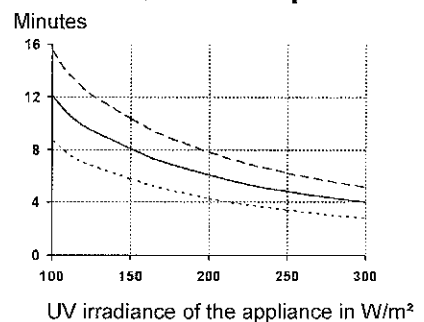

Electrical Data

Main voltage	230 V +/-0,2%
Ballast nominal	160 W
Lamp wattage (nominal)	145 W +/-5W
Lamp current (nominal)	1.750 mA
Lamp voltage (nominal)	95 V +/-10V

Physical Data

UVA (315 - 400 nm) ¹⁾	23,0 W/m ² +/-10%
UVB (280 - 315 nm) ¹⁾	750 mW/m ² +/-10%
Erythema irradiance ¹⁾	111 mW/m ² +/-15%
Recommended useful life	800 hours
Maintenance after 500 hours	85 % -10%

¹⁾ according to IEC at a distance of 25 cm from the lamp axis under stable operation conditions

Lamp Specification

(rated values according to IEC / EN 61228)

- a) Lamp Dimensions:
See Table Lamp Dimensions
- b) Reflector angle 210 °
- c) Ballast for the lamp design
Cosmopower S 160W / 230V
- d) Electrical values:
 - Lamp wattage (rated) 142 W
 - Lamp current (rated) 1.760 mA
 - Lamp voltage (rated) 92 V
- e) Effective irradiance at a distance of 25 cm from the lamp axis
 - UV erythema (250 -400 nm) 139 mW/m²
 - NMSC (250 - 320 nm) 235 mW/m²
 - NMSC (321- 400 nm) 23 mW/m²
- f) Equivalency code 160 -R- 139 / 10,3

Related Spectral Distribution

Recommended Exposure Times

Maximum exposure times for
..... skin type 2 (according to H_{er} = 250 J/m²)
—— skin type 3 (according to H_{er} = 350 J/m²)
- - - skin type 4 (according to H_{er} = 450 J/m²)